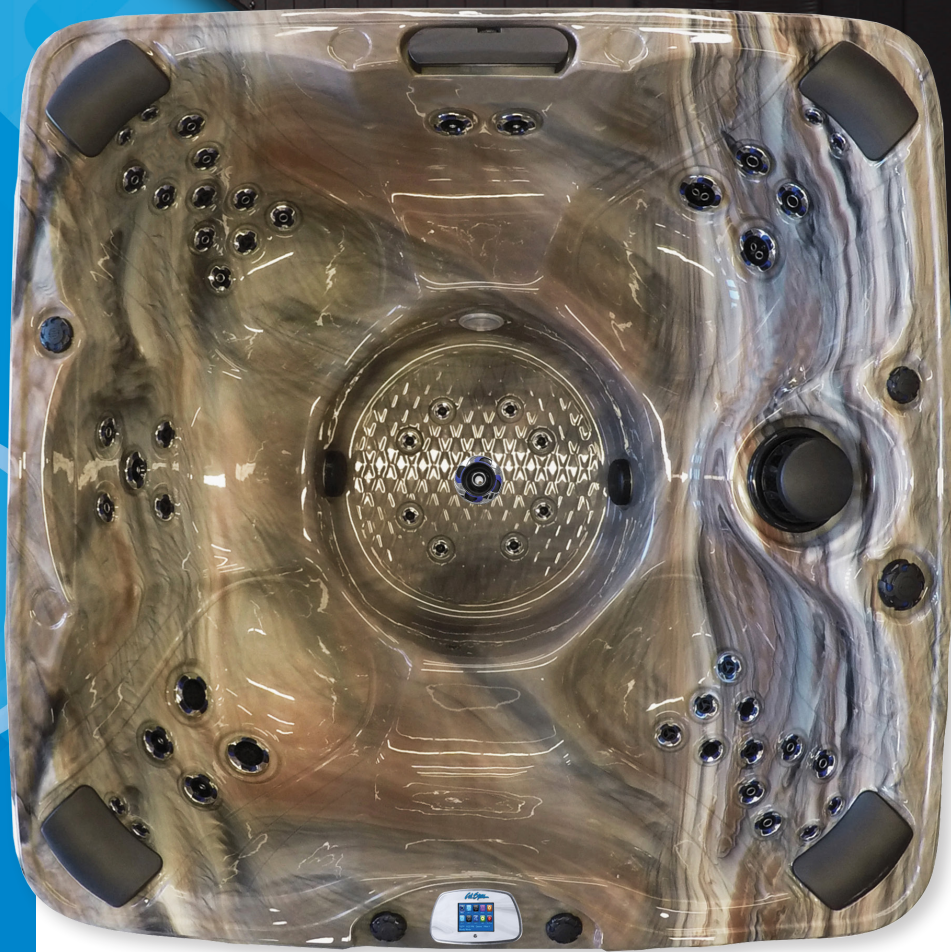

Cal Spas
SINCE 1978

ESCAPE

EC-851B

With our Bel Air, you will comfortably transport to a rejuvenating haven, with our 51 Jet hot tub. The Bel Air will give you a high-impact full body massage. You will need to rotate around the spa to fully and experience each of the seat locations, so that you are able to target the different pressure points of the jet placements. This spa will carry you away into a pleasurable reality.

Standard Features

- Dimensions: 93" W x 93" L x 40 1/2" H
- 450 Gallon Water Capacity
- 2 x 6.0 BHP Eliminator High Performance™ Pump
- 240v Operating Voltage
- 51 Exclusive Velocity™ Jets
- 1 Dome Jet
- LED Waterfall Water Feature
- Pure Silk™ Ozonator with Mazzei Injector and Mixing Chamber
- Y-Pillows
- Gate Valves
- 50 Sq. Ft. Bio-Clean™ Filter with Teleweir
- Perimeter LED Lighting Package
- Whisper Power Unit™ Equipment with Cal Spas Touch 1™
- Thermo-Shield™ Side Panel and Thermo-Layer Floor with ABS Liner
- WhisperHot™ 5.5 kW Titanium Heating System
- Pressure Treated Cabinet Frame
- Cal Preferred™ Vertical Cabinet Panels available in Smoke, Mahogany & Mist
- Cabinet Accessible Drain Valve
- 4" to 2.5" Cal Armor Spa Cover available in Grey, Dark Brown, or Black

Premium Options

- Exclusive Adjustable Therapy System™ Plus (ATS Plus)
- Additional 3rd Pump 1 x 6 BHP (This option will upgrade control box to BP501X)
- Twin Pure Silk™ Ozonator with Mazzei Injector and Mixing Chamber
- 24/7 Filtration System
- Freedom™ Sound System Bluetooth, Powered Subwoofer and (4) Speakers
- Thermo-Guard™ Full Foam Insulation
- Cal Salt