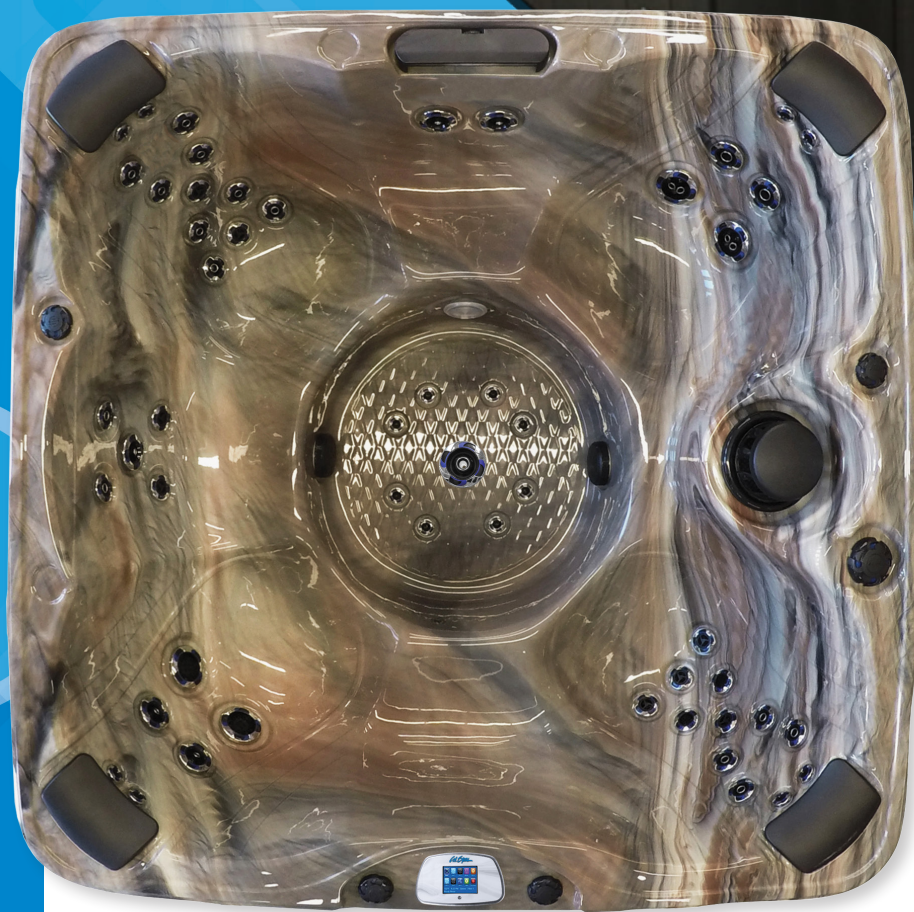

Cal Spas
SINCE 1978

ESCAPE

EC-751B

Your life will surely be elevated with our Tropical EC-751B! The pulsating jets completely immerse you in massage from your upper neck down to your toes! You will feel pampered in luxury. Enjoy genuine value in your outdoor oasis with 51 exclusive Velocity™ Jets. This spa is sure to entertain guests while giving you the most of your hydrotherapy session!

Standard Features

- Dimensions: 84" W x 84" L x 40 1/2" H
- 425 Gallon Water Capacity
- 2 x 6.0 BHP Eliminator High Performance™ Pump
- 240v Operating Voltage
- 51 Exclusive Velocity™ Jets
- 1 Dome Jet
- LED Waterfall Water Feature
- Pure Silk™ Ozonator with Mazzei Injector and Mixing Chamber
- Y-Pillows
- Gate Valves
- 50 Sq. Ft. Bio-Clean™ Filter with Teleweir

- Perimeter LED Lighting Package
- Whisper Power Unit™ Equipment with Cal Spas Touch1™
- Thermo-Shield™ Side Panel and Thermo-Layer Floor with ABS Liner
- WhisperHot™ 5.5 kW Titanium Heating System
- Pressure Treated Cabinet Frame
- Cal Preferred™ Vertical Cabinet Panels available in Smoke, Mahogany & Mist
- Cabinet Accessible Drain Valve
- 4" to 2.5" Cal Armor Spa Cover available in Grey, Dark Brown, or Black

Premium Options

- Exclusive Adjustable Therapy System™ Plus (ATS Plus)
- Additional 3rd Pump 1 x 6 BHP (This option will upgrade control box to BP501X)
- Twin Pure Silk™ Ozonator with Mazzei Injector and Mixing Chamber
- 24/7 Filtration System
- Freedom™ Sound System Bluetooth, Powered Subwoofer & (4) Speakers
- Thermo-Guard™ Full Foam Insulation
- Cal Salt