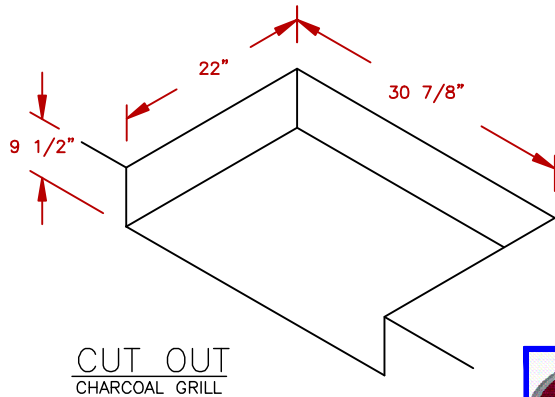

LINE	BBQ LINE
MODEL	G CHARCOAL GRILL
NUM	

NOTE:  
DUE TO OUR CONTINUOUS IMPROVEMENT PROGRAM, ALL MODELS  
AND SPECIFICATIONS ARE SUBJECT TO CHANGE WITHOUT NOTICE.

	TITLE 2019 BARBECUE LINE GRILLS G CHARCOAL GRILL	
	SCALE: N/A	DWG NO. BBQ18G870
REVISED	REV. DESCR.	DATE 11/09/18