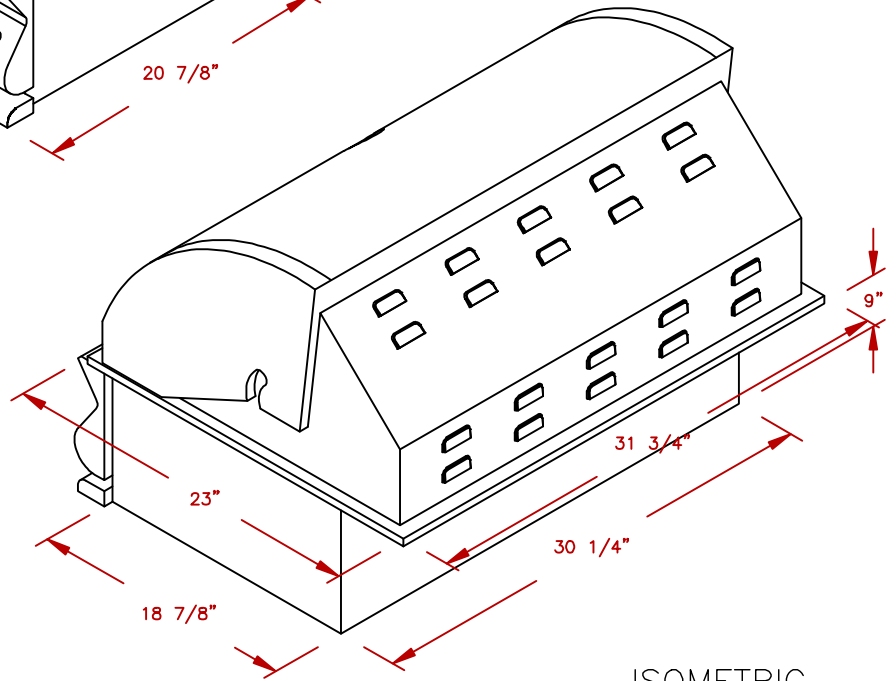

LINE	BBQ LINE
MODEL	G CHARCOAL GRILL
NUM	

NOTE:  
DUE TO OUR CONTINUOUS IMPROVEMENT PROGRAM, ALL MODELS  
AND SPECIFICATIONS ARE SUBJECT TO CHANGE WITHOUT NOTICE.

	TITLE 2019 BARBECUE LINE GRILLS G CHARCOAL GRILL	
	SCALE: N/A	DWG NO. BBQ18G870
REVISED	REV. DESCR.	DATE 11/09/18