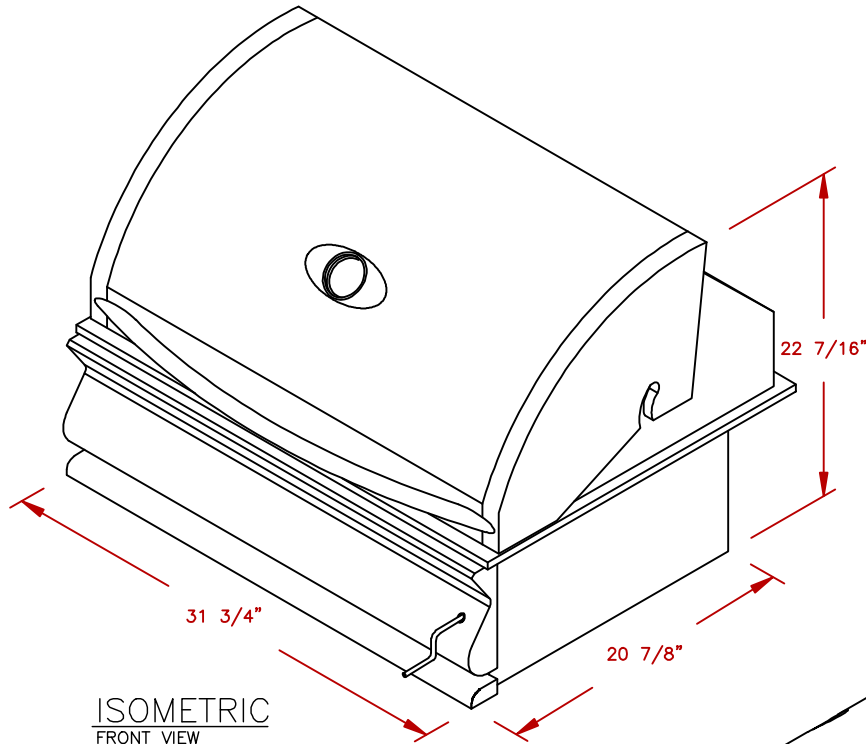

LINE	BBQ LINE
MODEL	G CHARCOAL GRILL
NUM	

NOTE:  
DUE TO OUR CONTINUOUS IMPROVEMENT PROGRAM, ALL MODELS  
AND SPECIFICATIONS ARE SUBJECT TO CHANGE WITHOUT NOTICE.

	TITLE 2019 BARBECUE LINE GRILLS G CHARCOAL GRILL	
	SCALE: N/A	DWG NO. BBQ18G870
REVISED	REV. DESCR.	DATE 11/09/18